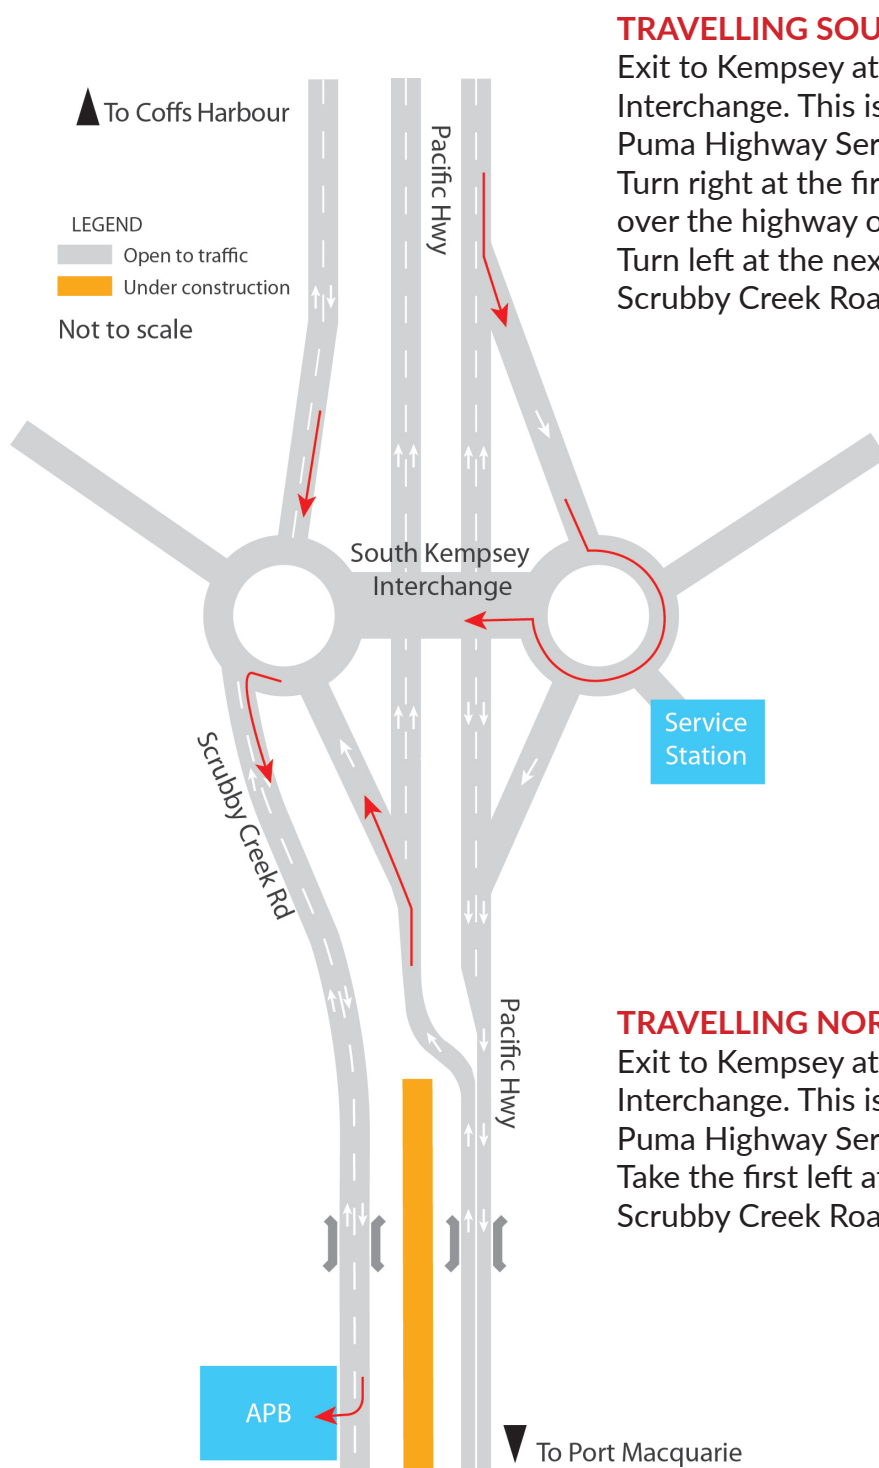

ACCESSING AUSTRALIAN PET BOARDING

TRAVELLING SOUTH

Exit to Kempsey at the South Kempsey Interchange. This is also the exit for the Puma Highway Service Centre. Turn right at the first roundabout and cross over the highway overpass. Turn left at the next roundabout onto Scrubby Creek Road and proceed to entry.

TRAVELLING NORTH

Exit to Kempsey at the South Kempsey Interchange. This is also the exit for the Puma Highway Service Centre. Take the first left at the roundabout onto Scrubby Creek Road and proceed to entry.